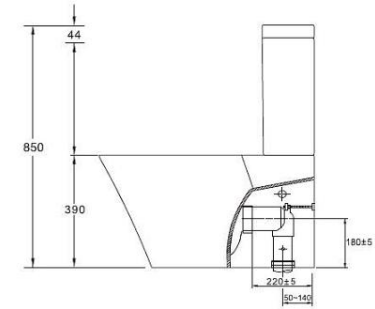

OPTIONAL SET OUT