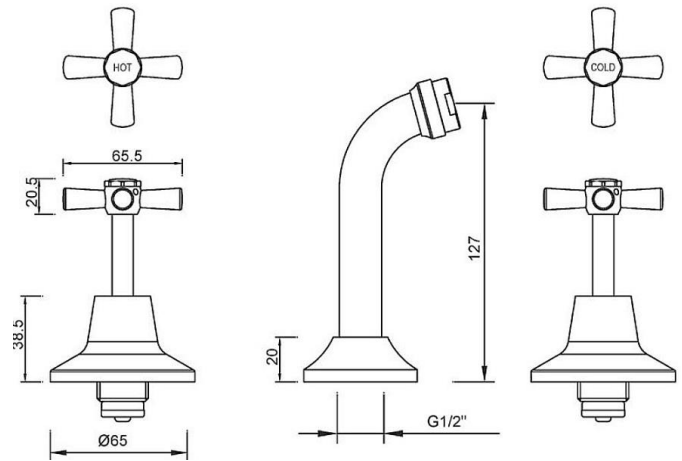

133324 BATH SET E/C MK2 RAYMOR J/V W/- H&B C/P

- Brass Body
- Brass Handle
- Cross Handle
- 135mm fixed spout
- Anti Vandal

Raymor
more like you