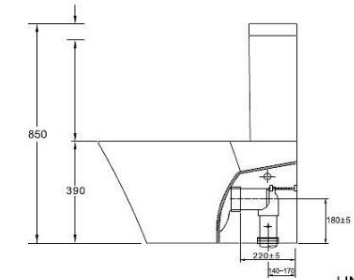

UNIT:MM

158571 SUITE ESSENTIALS BTW 4.5/3LTR 4STAR WHT

Pan Vitreous China

Cistern Vitreous China

Item Colour White

Rim Type Box Rim

Button 48mm round dual flush button with chrome finish

Seat Soft Close, quick release with metal hinges

Trap Type S-trap set out 50-140 mm as standard

WELS-Rating WELS 4STAR 3.5L AVG FLUSH VOL

Inlet Valve R&T back inlet valve , with 40mm hose and one adapter for bottom inlet

Outlet Valve R&T dual flush outlet valve

WELS Rating: WELS 4 STAR 3.5L AVG FLUSH VOL

Raymor
more like you