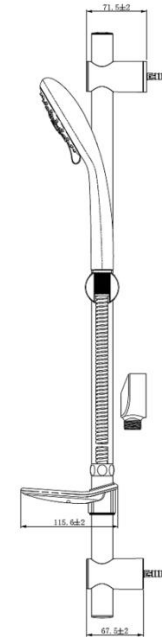

**133302 TOP ASSY WALL E/C MK2 RAYMOR W/- H&B C/P (PAIR)**

- Brass Body
- Brass Handle
- Cross Handle
- Supplied in pair

**Raymor**  
*more like you*

**133324 BATH SET E/C MK2 RAYMOR J/V W/- H&B C/P**

- Brass Body
- Brass Handle
- Cross Handle
- 135mm fixed spout
- Anti Vandal

**Raymor**  
more like you

**133300 BASIN SET E/C MK2 RAYMOR W/- G/NECK SPT & H&B 4STAR C/P**

- Brass Body
- Brass Handle
- 110mm fixed spout
- Cross Handle
- Suitable for up to 25mm bench thickness

**Raymor**  
more like you

**121870 BASIN MIXER SURREY 35MM 4STAR C/P**

- Brass two piece body
- Zinc die cast handle
- 35mm ceramic disc
- 140mm swivel spout
- Suitable for up to 40mm bench thickness
- Threaded rod and horse shoe brackets
- EPDM rubber lined connector tails
- 60mm - Bench to centre of outlet
- WELS Rating:** WELS 4 STAR 7.0L/min

**Raymor**  
*more like you*

**157900 HAND SHR ESSENTIALS W-RAIL 3 FUNCT 3STAR C/P**

3 Star WELS rating

Chrome Plated

25mm Rail Diameter

695mm Rail Length

Adjustable Rail

Transparent Soap Dish included