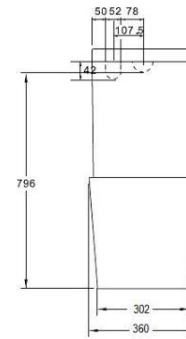

OPTIONAL SET OUT