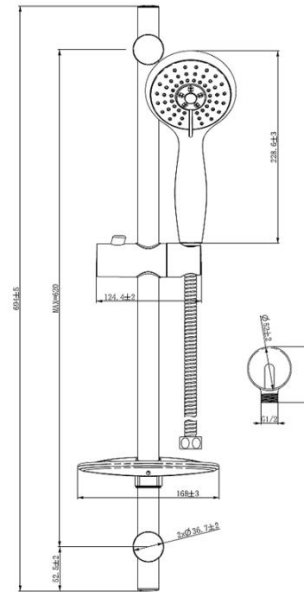

**Raymor**  
more like you

**133300 BASIN SET E/C MK2 RAYMOR W/- G/NECK SPT & H&B 4STAR C/P**

- Brass Body
- Brass Handle
- 110mm fixed spout
- Cross Handle
- Suitable for up to 25mm bench thickness

**Raymor**  
more like you

**121870 BASIN MIXER SURREY 35MM 4STAR C/P**

- Brass two piece body
- Zinc die cast handle
- 35mm ceramic disc
- 140mm swivel spout
- Suitable for up to 40mm bench thickness
- Threaded rod and horse shoe brackets
- EPDM rubber lined connector tails
- 60mm - Bench to centre of outlet
- WELS Rating:** WELS 4 STAR 7.0L/min

**Raymor**  
*more like you*

**157900 HAND SHR ESSENTIALS W-RAIL 3 FUNCT 3STAR C/P**

3 Star WELS rating

Chrome Plated

25mm Rail Diameter

695mm Rail Length

Adjustable Rail

Transparent Soap Dish included

Item Colour White

Rim Type Box Rim

Button 48mm round dual flush button with chrome finish

Seat Soft Close, quick release with metal hinges

Trap Type S-trap set out 50-140 mm as standard

WELS-Rating WELS 4STAR 3.5L AVG FLUSH VOL