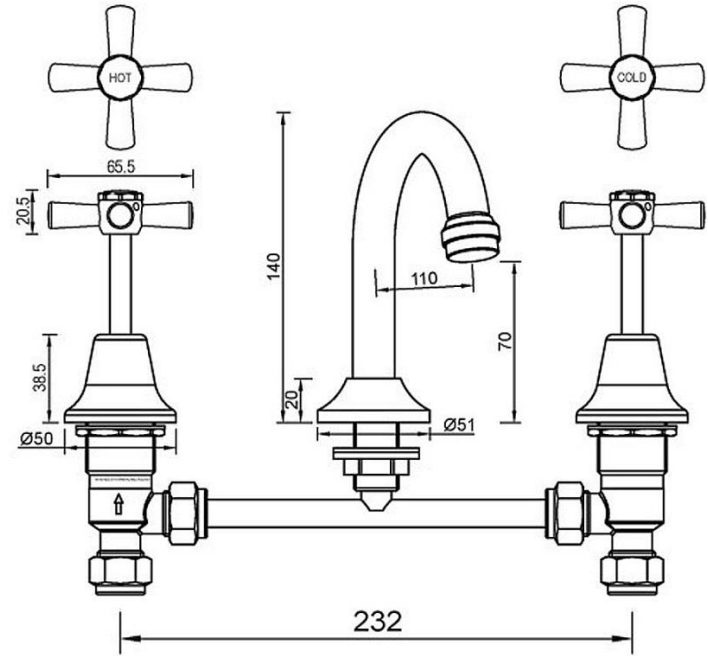

**Raymor**  
more like you

**133300 BASIN SET E/C MK2 RAYMOR W/- G/NECK SPT & H&B 4STAR C/P**

- Brass Body
- Brass Handle
- 110mm fixed spout
- Cross Handle
- Suitable for up to 25mm bench thickness

**Raymor**  
more like you

**121870 BASIN MIXER SURREY 35MM 4STAR C/P**

- Brass two piece body
- Zinc die cast handle
- 35mm ceramic disc
- 140mm swivel spout
- Suitable for up to 40mm bench thickness
- Threaded rod and horse shoe brackets
- EPDM rubber lined connector tails
- 60mm - Bench to centre of outlet
- WELS Rating:** WELS 4 STAR 7.0L/min

**Raymor**  
*more like you*

**157900 HAND SHR ESSENTIALS W-RAIL 3 FUNCT 3STAR C/P**

3 Star WELS rating

Chrome Plated

25mm Rail Diameter

695mm Rail Length

Adjustable Rail

Transparent Soap Dish included

Item Colour White

Rim Type Box Rim

Button 48mm round dual flush button with chrome finish

Seat Soft Close, quick release with metal hinges

Trap Type S-trap set out 50-140 mm as standard

WELS-Rating WELS 4STAR 3.5L AVG FLUSH VOL