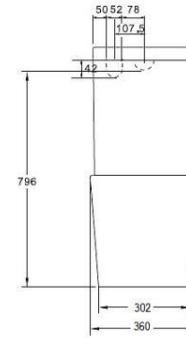

OPTIONAL SET OUT