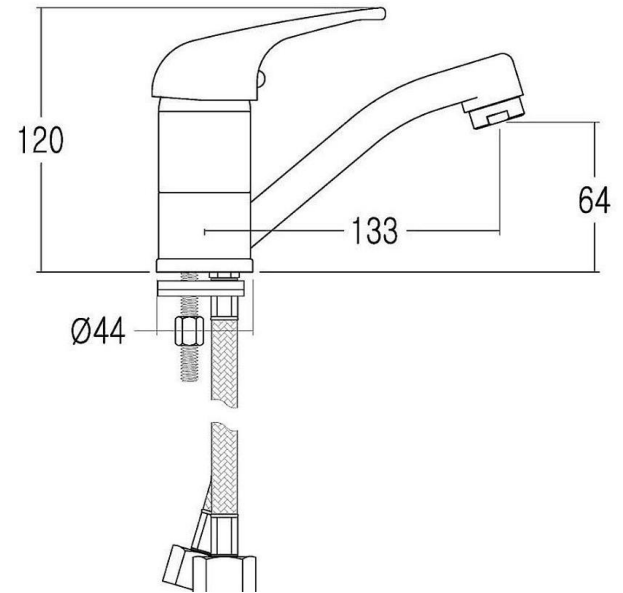

**Raymor**  
more like you

**133300 BASIN SET E/C MK2 RAYMOR W/- G/NECK SPT & H&B 4STAR C/P**

- Brass Body
- Brass Handle
- 110mm fixed spout
- Cross Handle
- Suitable for up to 25mm bench thickness

**Raymor**  
more like you

**121870 BASIN MIXER SURREY 35MM 4STAR C/P**

- Brass two piece body
- Zinc die cast handle
- 35mm ceramic disc
- 140mm swivel spout
- Suitable for up to 40mm bench thickness
- Threaded rod and horse shoe brackets
- EPDM rubber lined connector tails
- 60mm - Bench to centre of outlet
- WELS Rating:** WELS 4 STAR 7.0L/min

**Raymor**  
*more like you*

**157900 HAND SHR ESSENTIALS W-RAIL 3 FUNCT 3STAR C/P**

3 Star WELS rating

Chrome Plated

25mm Rail Diameter

695mm Rail Length

Adjustable Rail

Transparent Soap Dish included

Item Colour White

Rim Type Box Rim

Button 48mm round dual flush button with chrome finish

Seat Soft Close, quick release with metal hinges

Trap Type S-trap set out 50-140 mm as standard

WELS-Rating WELS 4STAR 3.5L AVG FLUSH VOL