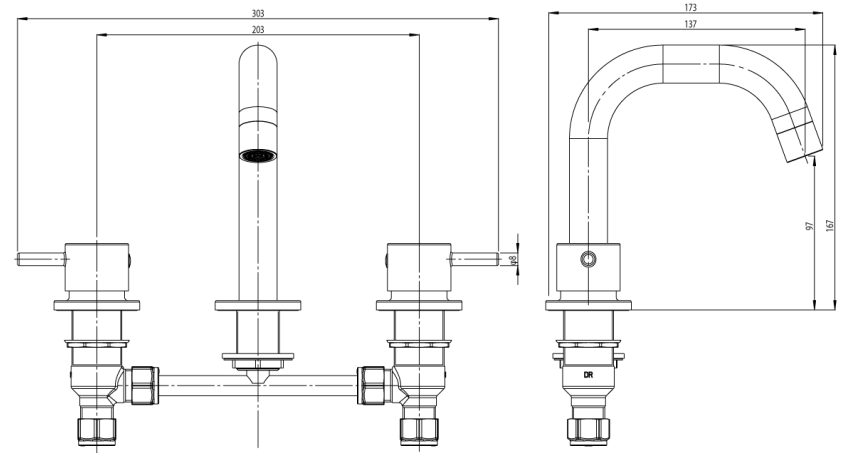

All images are for illustration purposes only - not for construction. Colours & Sizes can vary & may be subject to change.

RAIL SHOWER OPTION

Posh Bristol Rail Shower 7F CP (3*)

Product Code: 9502122

WELS: Rating: 3 Star Rating Measure: 9 Litres Per Minute

All images are for illustration purposes only - not for construction. Colours & Sizes can vary & may be subject to change.

Mizu Drift Wall Top Assemblies CP

Product Code: 9505289

Warranty: Warranty - Domestic Use: 10 Years Warranty - Commercial Use: 12 Months Cartridge Replacement Only: 10 Years Spare Parts and Labour: 12 Months Warranty Information: For full warranty terms and conditions please refer to the Mizu Warranty document

All images are for illustration purposes only - not for construction. Colours & Sizes can vary & may be subject to change.

Mizu Drift Basin Set Chrome (4*)

Product Code: 9505283

WELS: Rating: 4 Star Rating Measure: 7.5 Litres Per Minute

All images are for illustration purposes only - not for construction. Colours & Sizes can vary & may be subject to change.

TOILET

Solus SQ Ccbtw Bt/In T/S S/P Scqr WH (4*

Product Code: 9507919

WELS: Rating: 4 Star Rating Measure: 3.5 Average Ltrs Per Flush Measure: 4.5 Litres Per Full Flush