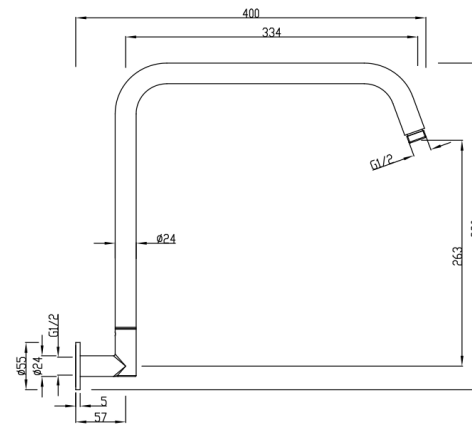

OVERHEAD RAIN STYLE SHOWER OPTION

Mizu Drift G/Neck Shower Set 200 CP (3*)

Product Code: 9505382

WELS: Rating: 3 Star Rating Measure: 9 Litres Per Minute

Warranty: Warranty - Domestic Use: 10 Years Warranty - Commercial Use: 12 Months Spare Parts and Labour: 12 Months Warranty
Information: For full warranty terms and conditions please refer to the Mizu Warranty document

All images are for illustration purposes only - not for construction. Colours & Sizes can vary & may be subject to change.

RAIL SHOWER OPTION

Posh Bristol Rail Shower 7F CP (3*)

Product Code: 9502122

WELS: Rating: 3 Star Rating Measure: 9 Litres Per Minute

All images are for illustration purposes only - not for construction. Colours & Sizes can vary & may be subject to change.

Mizu Drift Basin Set Chrome (4*)

Product Code: 9505283

WELS: Rating: 4 Star Rating Measure: 7.5 Litres Per Minute

All images are for illustration purposes only - not for construction. Colours & Sizes can vary & may be subject to change.

TOILET

Solus SQ Ccbtw Bt/In T/S S/P Scqr WH (4*

Product Code: 9507919

WELS: Rating: 4 Star Rating Measure: 3.5 Average Ltrs Per Flush Measure: 4.5 Litres Per Full Flush