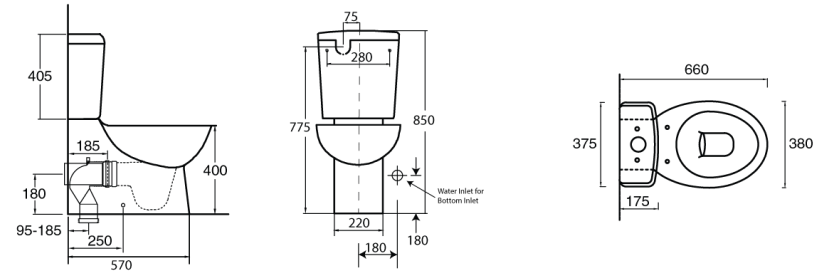

All images are for illustration purposes only - not for construction. Colours & Sizes can vary & may be subject to change.

RAIL SHOWER OPTION

Posh Bristol Rail Shower 7F CP (3*)

Product Code: 9502122

WELS: Rating: 3 Star Rating Measure: 9 Litres Per Minute

All images are for illustration purposes only - not for construction. Colours & Sizes can vary & may be subject to change.

Mizu Drift Basin Set Chrome (4*)

Product Code: 9505283

WELS: Rating: 4 Star Rating Measure: 7.5 Litres Per Minute

All images are for illustration purposes only - not for construction. Colours & Sizes can vary & may be subject to change.

TOILET

Solus SQ Ccbtw Bt/In T/S S/P Scqr WH (4*

Product Code: 9507919

WELS: Rating: 4 Star Rating Measure: 3.5 Average Ltrs Per Flush Measure: 4.5 Litres Per Full Flush