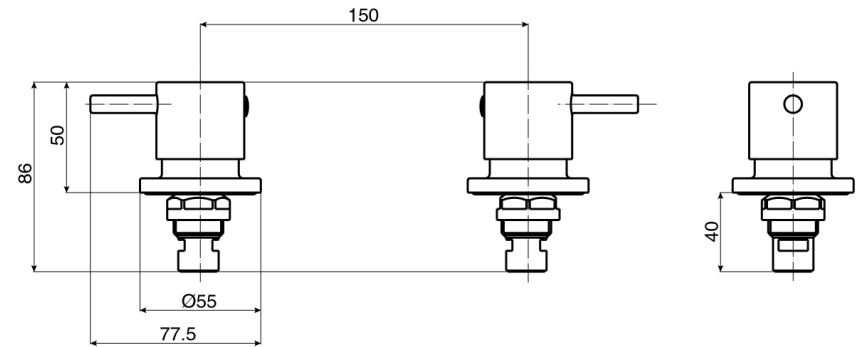

Mizu Drift Wall Top Assemblies CP

Product Code: 9505289

Warranty: Warranty - Domestic Use: 10 Years Warranty - Commercial Use: 12 Months Cartridge Replacement Only: 10 Years Spare Parts and Labour: 12 Months Warranty Information: For full warranty terms and conditions please refer to the Mizu Warranty document

All images are for illustration purposes only - not for construction. Colours & Sizes can vary & may be subject to change.