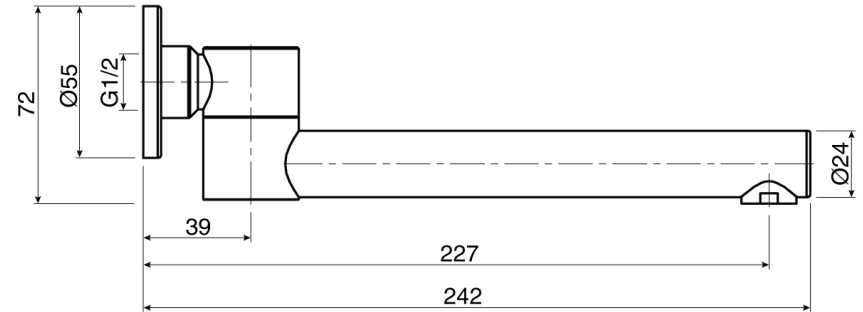

Posh Solus Mk2 Swivel Bath Outlet Chrome

Product Code: 9508300

Warranty: Warranty - Domestic Use: 10 Years Warranty - Commercial Use: 12 Months Spare Parts and Labour: 12 Months Warranty
Information: For full warranty terms and conditions please refer to the Posh Warranty document.

All images are for illustration purposes only - not for construction. Colours & Sizes can vary & may be subject to change.