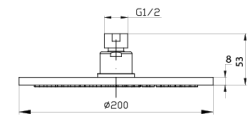

OVERHEAD RAIN STYLE SHOWER OPTION

Mizu Drift G/Neck Shower Set 200 CP (3*)

Product Code: 9505382

WELS: Rating: 3 Star Rating Measure: 9 Litres Per Minute

Warranty: Warranty - Domestic Use: 10 Years Warranty - Commercial Use: 12 Months Spare Parts and Labour: 12 Months Warranty
Information: For full warranty terms and conditions please refer to the Mizu Warranty document

All images are for illustration purposes only - not for construction. Colours & Sizes can vary & may be subject to change.

RAIL SHOWER OPTION

Posh Bristol Rail Shower 7F CP (3*)

Product Code: 9502122

WELS: Rating: 3 Star Rating Measure: 9 Litres Per Minute