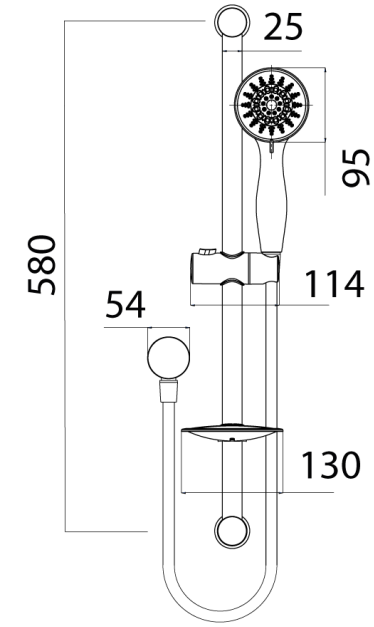

OVERHEAD RAIN STYLE SHOWER OPTION

Mizu Drift G/Neck Shower Set 200 CP (3*)

Product Code: 9505382

WELS: Rating: 3 Star Rating Measure: 9 Litres Per Minute

Warranty: Warranty - Domestic Use: 10 Years Warranty - Commercial Use: 12 Months Spare Parts and Labour: 12 Months Warranty
Information: For full warranty terms and conditions please refer to the Mizu Warranty document

All images are for illustration purposes only - not for construction. Colours & Sizes can vary & may be subject to change.

RAIL SHOWER OPTION

Posh Bristol Rail Shower 7F CP (3*)

Product Code: 9502122

WELS: Rating: 3 Star Rating Measure: 9 Litres Per Minute

All images are for illustration purposes only - not for construction. Colours & Sizes can vary & may be subject to change.

Mizu Drift Basin Set Chrome (4*)

Product Code: 9505283

WELS: Rating: 4 Star Rating Measure: 7.5 Litres Per Minute

All images are for illustration purposes only - not for construction. Colours & Sizes can vary & may be subject to change.

TOILET

Solus SQ Ccbtw Bt/In T/S S/P Scqr WH (4*

Product Code: 9507919

WELS: Rating: 4 Star Rating Measure: 3.5 Average Ltrs Per Flush Measure: 4.5 Litres Per Full Flush